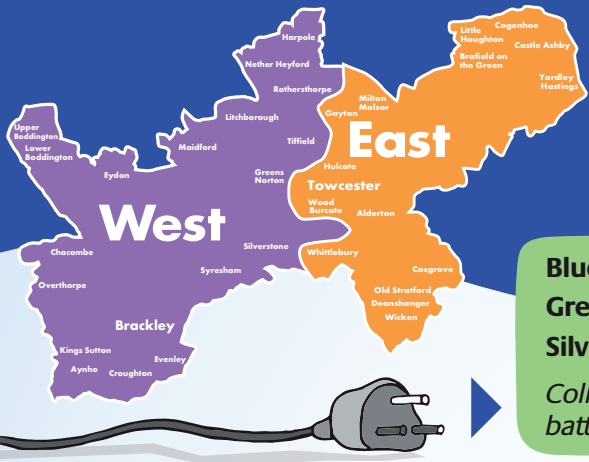

# 2019/2020 collection calendar

**Blue recycling bin**  
**Green garden waste bin**  
**Silver food recycling caddy week**  
*Collection of small electrical items and batteries (place in bag on top of blue bin).*