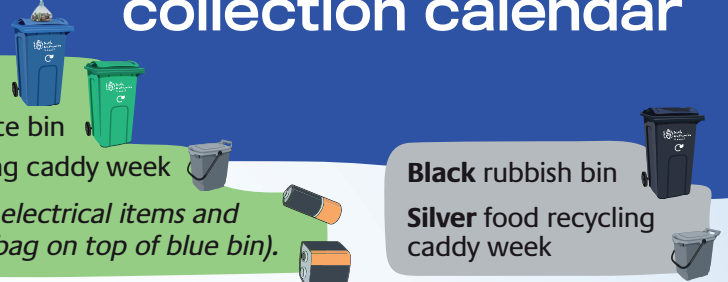

PLEASE NOTE There will be no green bin collections during w/c 23 December and w/c 30 December

● Collections due 25 December will be made on **Monday 23 December**   ● Collections due 26 December will be made on **Saturday 28 December**   ● Collections due 1 January will be made on **Monday 30 December**

West

December 2019				
M	T	W	T	F
16	17	18	19	20
23	24	25	26	27
30	31			

January 2020				
M	T	W	T	F
		1	2	3
6	7	8	9	10
13	14	15	16	17
20	21	22	23	24
27	28	29	30	31

February 2020				
M	T	W	T	F
3	4	5	6	7
10	11	12	13	14
17	18	19	20	21
24	25	26	27	28

March 2020				
M	T	W	T	F
2	3	4	5	6
9	10	11	12	13
16	17	18	19	20
23	24	25	26	27
30	31			

April 2020				
M	T	W	T	F
		1	2	3
6	7	8	9	10
13	14	15	16	17
20	21	22	23	24
27	28	29	30	

May 2020				
M	T	W	T	F
				1
4	5	6	7	8
11	12	13	14	15
18	19	20	21	22
25	26	27	28	29

June 2020				
M	T	W	T	F
1	2	3	4	5
8	9	10	11	12
15	16	17	18	19
22	23	24	25	26
29	30			

July 2020				
M	T	W	T	F
		1	2	3
6	7	8	9	10
13	14	15	16	17
20	21	22	23	24
27	28	29	30	31

August 2020				
M	T	W	T	F
3	4	5	6	7
10	11	12	13	14
17	18	19	20	21
24	25	26	27	28
31				

September 2020				
M	T	W	T	F
	1	2	3	4
7	8	9	10	11
14	15	16	17	18
21	22	23	24	25
28	29	30		

October 2020				
M	T	W	T	F
			1	2
5	6	7	8	9
12	13	14	15	16
19	20	21	22	23
26	27	28	29	30

November 2020				
M	T	W	T	F
2	3	4	5	6
9	10	11	12	13
16	17	18	19	20
23	24	25	26	27
30				

East

December 2019				
M	T	W	T	F
16	17	18	19	20
23	24	25	26	27
30	31			

January 2020				
M	T	W	T	F
		1	2	3
6	7	8	9	10
13	14	15	16	17
20	21	22	23	24
27	28	29	30	31

February 2020				
M	T	W	T	F
3	4	5	6	7
10	11	12	13	14
17	18	19	20	21
24	25	26	27	28

March 2020				
M	T	W	T	F
2	3	4	5	6
9	10	11	12	13
16	17	18	19	20
23	24	25	26	27
30	31			

April 2020				
M	T	W	T	F
		1	2	3
6	7	8	9	10
13	14	15	16	17
20	21	22	23	24
27	28	29	30	

May 2020				
M	T	W	T	F
				1
4	5	6	7	8
11	12	13	14	15
18	19	20	21	22
25	26	27	28	29

June 2020				
M	T	W	T	F
1	2	3	4	5
8	9	10	11	12
15	16	17	18	19
22	23	24	25	26
29	30			

July 2020				
M	T	W	T	F
		1	2	3
6	7	8	9	10
13	14	15	16	17
20	21	22	23	24
27	28	29	30	31

August 2020				
M	T	W	T	F
3	4	5	6	7
10	11	12	13	14
17	18	19	20	21
24	25	26	27	28
31				

September 2020				
M	T	W	T	F
	1	2	3	4
7	8	9	10	11
14	15	16	17	18
21	22	23	24	25
28	29	30		

October 2020				
M	T	W	T	F
			1	2
5	6	7	8	9
12	13	14	15	16
19	20	21	22	23
26	27	28	29	30

November 2020				
M	T	W	T	F
2	3	4	5	6
9	10	11	12	13
16	17	18	19	20
23	24	25	26	27
30				

Please make sure your bins are out by 7am

Check your collection day and area on our website; www.southnorthants.gov.uk/collectioncalendars